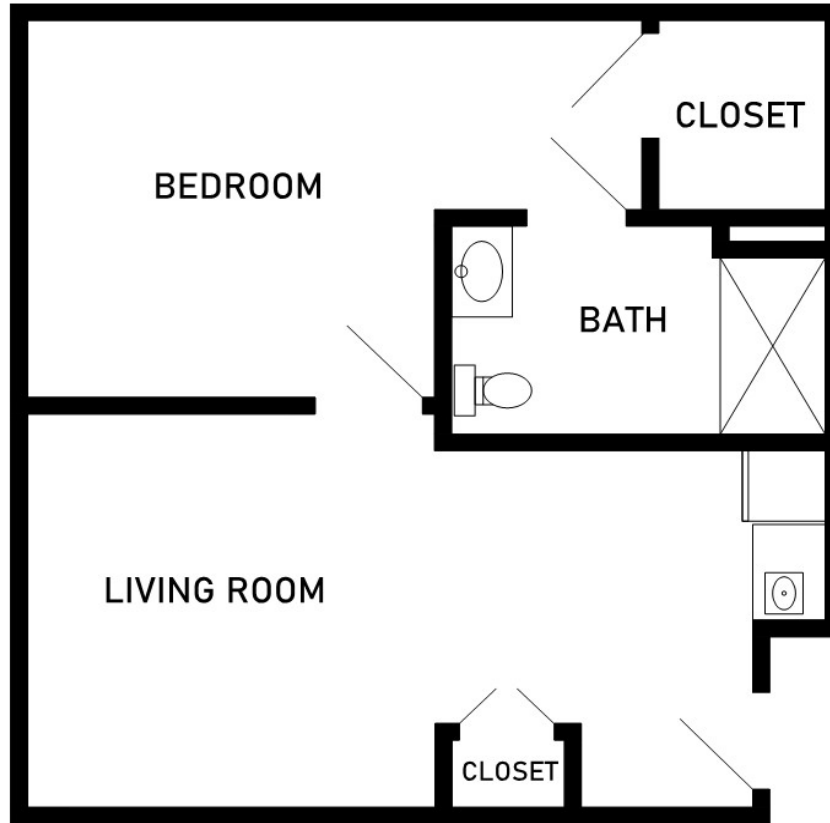

Assisted Living
One-Bedroom, One-Bath - A

525 sq. ft.

Dimensions are approximate.

9150 Fortuna Drive, Mercer Island, WA 98040 (206) 268-3011 CovLivingShores.org

Covenant Living Communities & Services is a ministry of the Evangelical Covenant Church and does not discriminate pursuant to the federal Fair Housing Act. All faiths and beliefs are welcome.