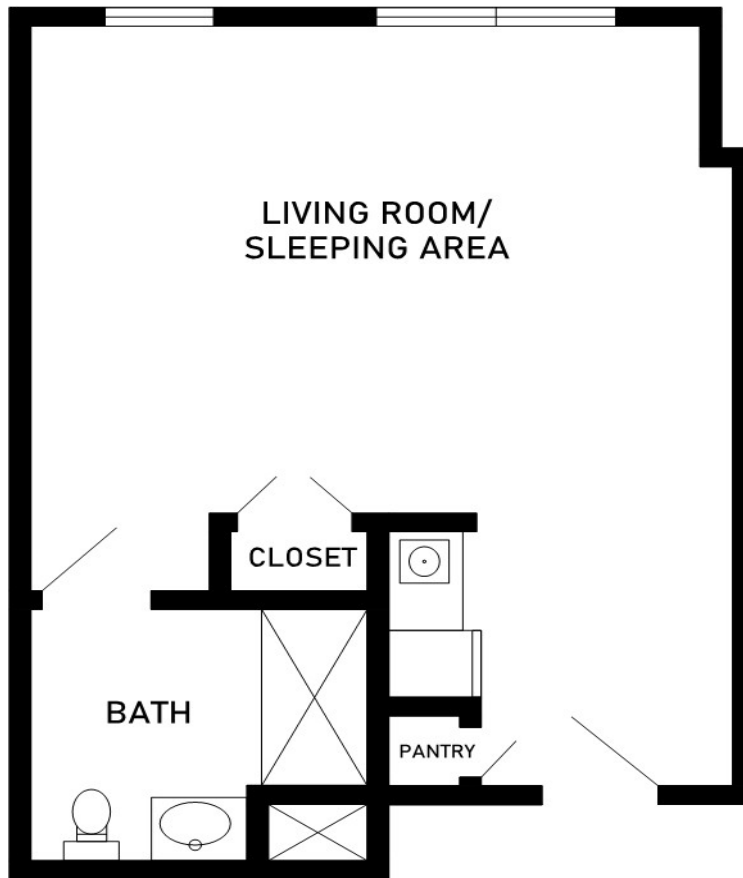

Assisted Living  
Studio - A

355 sq. ft.

Dimensions are approximate.

9150 Fortuna Drive, Mercer Island, WA 98040 (206) 268-3011 CovLivingShores.org

Covenant Living Communities & Services is a ministry of the Evangelical Covenant Church and does not discriminate pursuant to the federal Fair Housing Act. All faiths and beliefs are welcome.