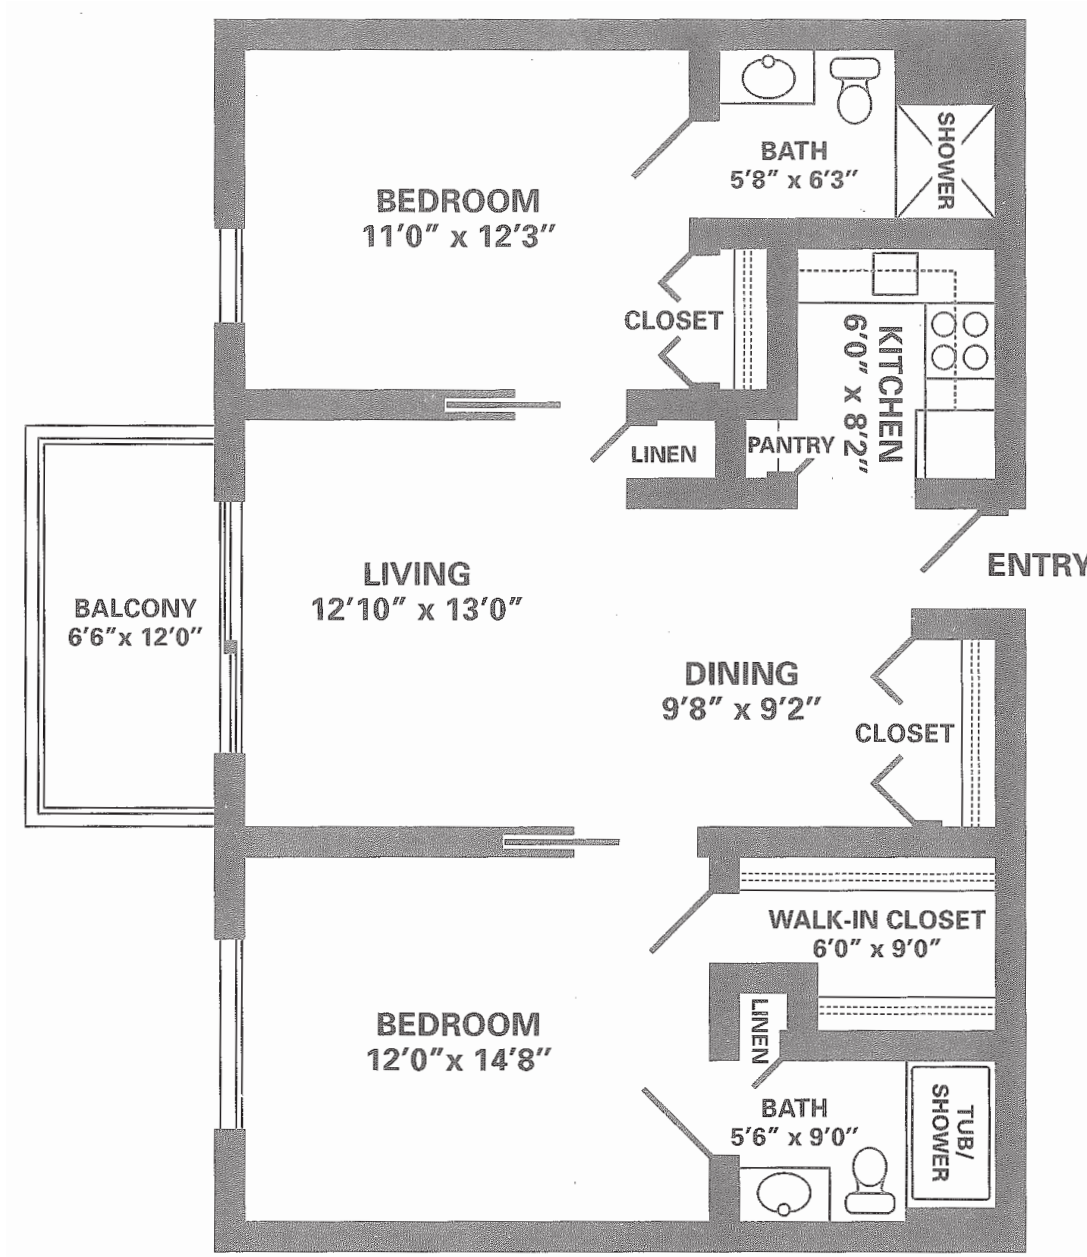

955 sq. ft.

Dimensions are approximate.

9150 Fortuna Drive, Mercer Island, WA 98040 (206) 268-3011 CovLivingShores.org

Covenant Living Communities & Services is a ministry of the Evangelical Covenant Church and does not discriminate pursuant to the federal Fair Housing Act. All faiths and beliefs are welcome.